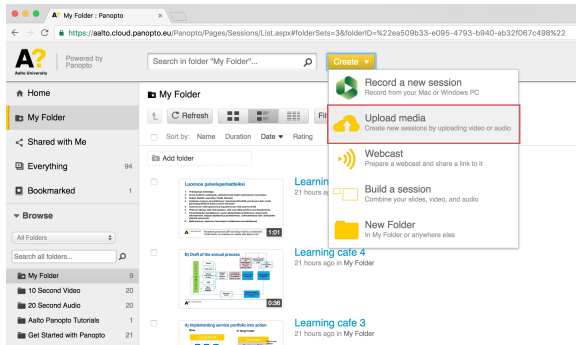

Panopto Web Upload

Panopto resources

Log in your Aalto Panopto account on web browser by typing in **panopto.aalto.fi**

To upload media to Panopto cloud simply click the yellow Create button on top of the page and click upload media button.

Next set up the sharing permission.

Panopto Tutorials

- [Panopto Record er client](#)
- [How to edit your session in Panopto](#)
- [Panopto Player](#)
- [Share a Panopto session](#)
- [Embed Panopto material s on MyCourses](#)
- [Creatin g and editing captions in Panopto](#)
- [Panopto and mobile devices](#)