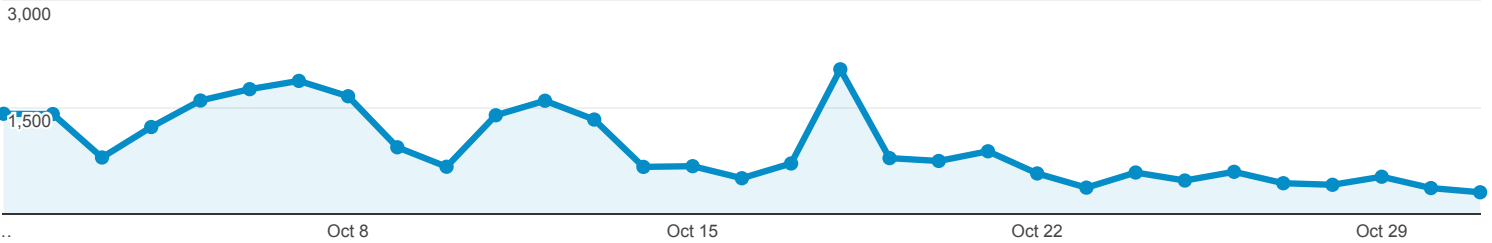

# Content Drilldown

All Sessions  
100.00%

Explorer

Pageviews

Page path level 1	Pageviews	Unique Pageviews	Avg. Time on Page	Bounce Rate	% Exit
	<b>29,179</b> % of Total: 100.00% (29,179)	<b>20,427</b> % of Total: 100.00% (20,427)	<b>00:01:35</b> Avg for View: 00:01:35 (0.00%)	<b>67.73%</b> Avg for View: 67.73% (0.00%)	<b>30.54%</b> Avg for View: 30.54% (0.00%)
1. /taidenyt04/	10,721 (36.74%)	<b>6,997 (34.25%)</b>	00:01:37	28.97%	9.88%
2. /taidenyt2015b/	4,371 (14.98%)	<b>2,671 (13.08%)</b>	00:01:21	28.16%	9.63%
3. /	1,998 (6.85%)	<b>1,358 (6.65%)</b>	00:01:41	38.78%	31.33%
4. /stratusreader/	1,058 (3.63%)	<b>941 (4.61%)</b>	00:02:53	89.27%	82.51%
5. /suomenasuurimmat/	684 (2.34%)	<b>615 (3.01%)</b>	00:01:59	90.39%	81.87%
6. /reflections/	438 (1.50%)	<b>374 (1.83%)</b>	00:02:12	81.97%	69.41%
7. /taidenyt2015c/	602 (2.06%)	<b>331 (1.62%)</b>	00:00:51	26.67%	13.95%
8. /pijul/	383 (1.31%)	<b>272 (1.33%)</b>	00:02:30	64.63%	61.36%
9. /virma/	344 (1.18%)	<b>255 (1.25%)</b>	00:01:40	62.99%	44.19%
10. /mediatutkimus/	282 (0.97%)	<b>240 (1.17%)</b>	00:01:54	83.33%	60.28%
11. /microbiology/	245 (0.84%)	<b>211 (1.03%)</b>	00:03:20	85.92%	84.49%
12. /mining4meaning/	220 (0.75%)	<b>199 (0.97%)</b>	00:02:26	91.28%	88.18%
13. /okura/	258 (0.88%)	<b>183 (0.90%)</b>	00:00:35	50.53%	36.82%
14. /metsahovi/	227 (0.78%)	<b>180 (0.88%)</b>	00:01:44	81.29%	69.60%
15. /shelter/	247 (0.85%)	<b>173 (0.85%)</b>	00:00:45	56.10%	33.60%
16. /buenosdiasbcn/	202 (0.69%)	<b>171 (0.84%)</b>	00:02:17	73.02%	63.37%
17. /explorativeinformationvisualization/	218 (0.75%)	<b>168 (0.82%)</b>	00:03:11	80.52%	72.48%
18. /fifisingaporessa/	201 (0.69%)	<b>151 (0.74%)</b>	00:01:43	81.63%	50.25%
19. /onecampus/	155 (0.53%)	<b>113 (0.55%)</b>	00:00:28	37.50%	7.10%
20. /tuuri/	112 (0.38%)	<b>106 (0.52%)</b>	00:02:26	94.95%	88.39%
21. /makerculture/	116 (0.40%)	<b>103 (0.50%)</b>	00:02:28	82.28%	68.10%
22. /molibity/	137 (0.47%)	<b>103 (0.50%)</b>	00:01:05	70.15%	52.55%