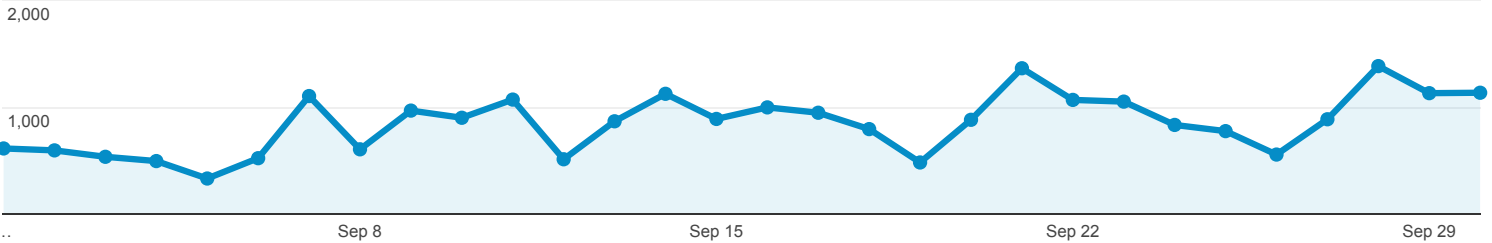

Sep 1, 2015 - Sep 30, 2015

All Sessions
100.00%

Explorer

Pageviews

Page path level 1	Pageviews	Unique Pageviews	Avg. Time on Page	Bounce Rate	% Exit
	25,408 % of Total: 100.00% (25,408)	18,062 % of Total: 100.00% (18,062)	00:01:38 Avg for View: 00:01:38 (0.00%)	64.22% Avg for View: 64.22% (0.00%)	34.44% Avg for View: 34.44% (0.00%)
1. /taidenyt04/	6,605 (26.00%)	4,581 (25.36%)	00:01:45	35.53%	19.00%
2. /taidenyt2015b/	4,014 (15.80%)	2,591 (14.35%)	00:01:38	29.35%	13.78%
3. /	2,428 (9.56%)	1,492 (8.26%)	00:01:45	31.19%	25.82%
4. /stratusreader/	874 (3.44%)	769 (4.26%)	00:04:06	88.53%	81.69%
5. /okura/	1,166 (4.59%)	693 (3.84%)	00:00:40	31.77%	24.27%
6. /suomenasuurimmat/	606 (2.39%)	558 (3.09%)	00:02:08	91.46%	86.63%
7. /fifisingaporessa/	368 (1.45%)	296 (1.64%)	00:01:44	77.60%	52.72%
8. /metsahovi/	386 (1.52%)	272 (1.51%)	00:01:45	71.74%	49.22%
9. /buenosdiasbcn/	315 (1.24%)	253 (1.40%)	00:02:05	73.68%	60.95%
10. /mining4meaning/	272 (1.07%)	244 (1.35%)	00:03:13	89.58%	88.24%
11. /ityopintoblogi/	261 (1.03%)	226 (1.25%)	00:03:11	85.71%	76.63%
12. /mediatutkimus/	238 (0.94%)	197 (1.09%)	00:01:57	81.76%	62.18%
13. /microbiology/	221 (0.87%)	183 (1.01%)	00:01:43	87.43%	79.19%
14. /shelter/	196 (0.77%)	143 (0.79%)	00:00:49	57.89%	37.76%
15. /havainto03/	205 (0.81%)	133 (0.74%)	00:00:53	30.43%	10.24%
16. /virma/	164 (0.65%)	133 (0.74%)	00:02:28	71.72%	60.98%
17. /wp-signup.php	227 (0.89%)	112 (0.62%)	00:01:10	0.00%	12.78%
18. /explorativeinformationvisualization/	131 (0.52%)	101 (0.56%)	00:04:08	77.78%	65.65%
19. /sulavataivot/	120 (0.47%)	94 (0.52%)	00:03:13	72.06%	58.33%
20. /reflections/	121 (0.48%)	93 (0.51%)	00:01:12	81.69%	60.33%
21. /smokesauna/	146 (0.57%)	92 (0.51%)	00:00:54	70.83%	32.88%
22. /emmalausannessa/	117 (0.46%)	86 (0.48%)	00:00:19	80.00%	10.26%