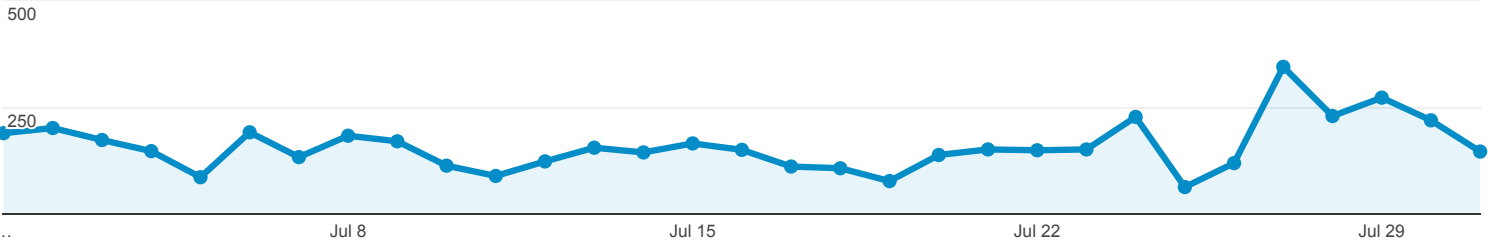

Jul 1, 2015 - Jul 31, 2015

Content Drilldown

All Sessions
100.00%

Explorer

Pageviews

Page path level 1	Pageviews	Unique Pageviews	Avg. Time on Page	Bounce Rate	% Exit
	4,915 % of Total: 100.00% (4,915)	4,083 % of Total: 100.00% (4,083)	00:01:41 Avg for View: 00:01:41 (0.00%)	82.97% Avg for View: 82.97% (0.00%)	67.85% Avg for View: 67.85% (0.00%)
1. /stratusreader/	469 (9.54%)	414 (10.14%)	00:02:33	87.89%	81.02%
2. /suomenasuurimmat/	414 (8.42%)	388 (9.50%)	00:03:40	92.78%	86.96%
3. /metsahovi/	335 (6.82%)	258 (6.32%)	00:01:42	76.17%	63.28%
4. /mining4meaning/	248 (5.05%)	218 (5.34%)	00:03:25	85.38%	85.48%
5. /microbiology/	146 (2.97%)	134 (3.28%)	00:01:28	91.73%	91.10%
6. /	173 (3.52%)	120 (2.94%)	00:01:03	56.25%	48.55%
7. /mediatutkimus/	140 (2.85%)	112 (2.74%)	00:01:23	75.31%	57.86%
8. /reflections/	121 (2.46%)	102 (2.50%)	00:01:31	82.56%	70.25%
9. /suoritin/	112 (2.28%)	84 (2.06%)	00:01:57	70.37%	49.11%
10. /shelter/	110 (2.24%)	79 (1.93%)	00:00:29	57.58%	29.09%
11. /virma/	98 (1.99%)	65 (1.59%)	00:03:05	56.82%	42.86%
12. /havainto03/	69 (1.40%)	54 (1.32%)	00:00:26	58.82%	27.54%
13. /tiklooks/	80 (1.63%)	52 (1.27%)	00:00:10	77.78%	11.25%
14. /ltuuri/	55 (1.12%)	51 (1.25%)	00:03:05	93.88%	89.09%
15. /makerculture/	58 (1.18%)	50 (1.22%)	00:01:46	75.00%	62.07%
16. /package/	67 (1.36%)	50 (1.22%)	00:00:25	77.14%	53.73%
17. /emoid/	48 (0.98%)	44 (1.08%)	00:10:50	93.18%	91.67%
18. /visionfutureboating/	53 (1.08%)	43 (1.05%)	00:00:24	74.07%	50.94%
19. /vaihtokauppa/	63 (1.28%)	42 (1.03%)	00:01:06	83.33%	38.10%
20. /smokesauna/	51 (1.04%)	41 (1.00%)	00:01:39	80.00%	58.82%
21. /satellite/	49 (1.00%)	38 (0.93%)	00:00:51	77.14%	71.43%
22. /energiaa/	48 (0.98%)	37 (0.91%)	00:01:52	73.33%	62.50%