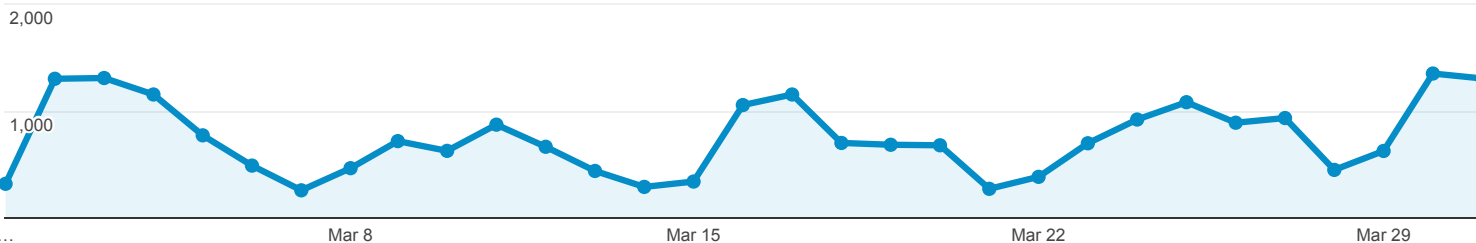

# Content Drilldown

All Sessions  
100.00%

Explorer

Pageviews

Page path level 1	Pageviews	Unique Pageviews	Avg. Time on Page	Bounce Rate	% Exit
	<b>23,230</b> % of Total: 100.00% (23,230)	<b>16,654</b> % of Total: 100.00% (16,654)	<b>00:01:39</b> Avg for View: 00:01:39 (0.00%)	<b>67.60%</b> Avg for View: 67.60% (0.00%)	<b>37.19%</b> Avg for View: 37.19% (0.00%)
1. <a href="#">/havainto02/</a>	4,165 (17.93%)	<b>2,841</b> (17.06%)	00:02:08	38.57%	21.13%
2. <a href="#">/stratusreader/</a>	1,049 (4.52%)	<b>923</b> (5.54%)	00:02:30	90.53%	78.93%
3. <a href="#">/</a>	1,168 (5.03%)	<b>791</b> (4.75%)	00:01:39	28.62%	21.83%
4. <a href="#">/havainto01/</a>	1,281 (5.51%)	<b>717</b> (4.31%)	00:00:51	44.59%	6.87%
5. <a href="#">/suomenasuurimmat/</a>	764 (3.29%)	<b>689</b> (4.14%)	00:01:51	88.75%	84.95%
6. <a href="#">/metsahovi/</a>	615 (2.65%)	<b>468</b> (2.81%)	00:02:52	76.02%	61.14%
7. <a href="#">/sulavataivot/</a>	679 (2.92%)	<b>422</b> (2.53%)	00:00:45	20.45%	10.46%
8. <a href="#">/sotera2015/</a>	567 (2.44%)	<b>419</b> (2.52%)	00:01:18	49.58%	41.62%
9. <a href="#">/aivokurssi2015/</a>	554 (2.38%)	<b>414</b> (2.49%)	00:02:25	48.34%	38.63%
10. <a href="#">/avotw/</a>	567 (2.44%)	<b>400</b> (2.40%)	00:02:27	68.15%	48.50%
11. <a href="#">/virma/</a>	520 (2.24%)	<b>323</b> (1.94%)	00:02:13	64.42%	40.38%
12. <a href="#">/elibrary/</a>	331 (1.42%)	<b>297</b> (1.78%)	00:01:13	86.50%	73.11%
13. <a href="#">/iinanaivoblogi/</a>	489 (2.11%)	<b>289</b> (1.74%)	00:00:42	20.00%	7.16%
14. <a href="#">/mining4meaning/</a>	297 (1.28%)	<b>268</b> (1.61%)	00:06:29	89.23%	87.21%
15. <a href="#">/shelter/</a>	322 (1.39%)	<b>237</b> (1.42%)	00:00:56	55.45%	30.43%
16. <a href="#">/mediatutkimus/</a>	260 (1.12%)	<b>221</b> (1.33%)	00:01:13	66.67%	47.31%
17. <a href="#">/aivoaatoksia/</a>	291 (1.25%)	<b>196</b> (1.18%)	00:01:20	16.00%	13.06%
18. <a href="#">/aivojumbppaa/</a>	294 (1.27%)	<b>191</b> (1.15%)	00:01:25	0.00%	6.46%
19. <a href="#">/aivolohko/</a>	283 (1.22%)	<b>187</b> (1.12%)	00:00:40	31.82%	9.19%
20. <a href="#">/3kkk/</a>	277 (1.19%)	<b>157</b> (0.94%)	00:01:59	48.78%	19.86%
21. <a href="#">/makerculture/</a>	179 (0.77%)	<b>157</b> (0.94%)	00:02:21	84.09%	76.54%
22. <a href="#">/aivotenchephalon/</a>	226 (0.97%)	<b>139</b> (0.83%)	00:01:14	16.67%	10.62%
23. <a href="#">/microbioloqv/</a>	154 (0.66%)	<b>137</b> (0.82%)	00:02:31	88.15%	87.66%