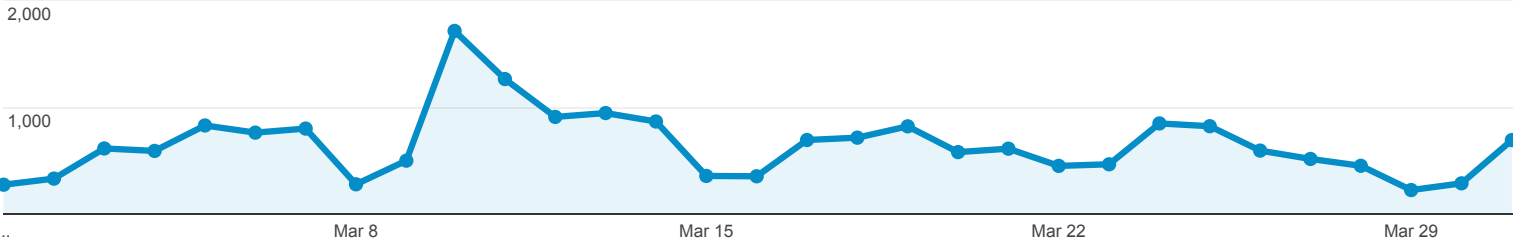

Mar 1, 2014 - Mar 31, 2014

All Sessions
100.00%

Explorer

Pageviews

Page path level 1	Pageviews	Unique Pageviews	Avg. Time on Page	Bounce Rate	% Exit
	20,133 % of Total: 100.00% (20,133)	15,290 % of Total: 100.00% (15,290)	00:01:51 Avg for View: 00:01:51 (0.00%)	74.91% Avg for View: 74.91% (0.00%)	54.11% Avg for View: 54.11% (0.00%)
1. /reflections/	1,751 (8.70%)	1,472 (9.63%)	00:01:31	82.47%	64.36%
2. /stratusreader/	1,303 (6.47%)	1,173 (7.67%)	00:03:26	88.23%	84.04%
3. /	1,225 (6.08%)	831 (5.43%)	00:01:15	39.94%	30.53%
4. /aivokurssi2014/	1,159 (5.76%)	819 (5.36%)	00:02:39	53.83%	43.14%
5. /suomenasuurimmat/	853 (4.24%)	773 (5.06%)	00:02:35	90.07%	83.82%
6. /teemuleinonen/	738 (3.67%)	646 (4.22%)	00:03:23	88.49%	81.98%
7. /avotw/	593 (2.95%)	473 (3.09%)	00:02:45	73.04%	60.03%
8. /microbiology/	582 (2.89%)	458 (3.00%)	00:00:39	70.99%	62.03%
9. /uudetkoekaytannot/	439 (2.18%)	313 (2.05%)	00:02:56	79.56%	52.39%
10. /researchinstitute/	344 (1.71%)	290 (1.90%)	00:01:11	68.82%	49.13%
11. /arch14conference/	409 (2.03%)	265 (1.73%)	00:01:20	35.79%	22.74%
12. /blog/	272 (1.35%)	230 (1.50%)	00:01:16	79.77%	64.71%
13. /shelter/	302 (1.50%)	214 (1.40%)	00:00:53	48.35%	29.80%
14. /elibrary/	240 (1.19%)	211 (1.38%)	00:01:17	85.71%	73.33%
15. /mattivartiainen/	249 (1.24%)	211 (1.38%)	00:04:48	89.66%	81.53%
16. /whatsthefutureofart/	242 (1.20%)	201 (1.31%)	00:03:24	82.70%	77.27%
17. /mining4meaning/	282 (1.40%)	200 (1.31%)	00:01:25	80.95%	53.19%
18. /oopa/	268 (1.33%)	199 (1.30%)	00:02:27	81.82%	67.16%
19. /smokesauna/	251 (1.25%)	199 (1.30%)	00:01:26	68.55%	47.81%
20. /mediatutkimus/	213 (1.06%)	190 (1.24%)	00:02:21	81.13%	73.71%
21. /visiologi/	197 (0.98%)	167 (1.09%)	00:00:39	75.00%	62.94%
22. /negotiation/	178 (0.88%)	147 (0.96%)	00:03:11	77.21%	76.97%
23. /lahio2072/	168 (0.83%)	143 (0.94%)	00:01:13	68.09%	54.76%