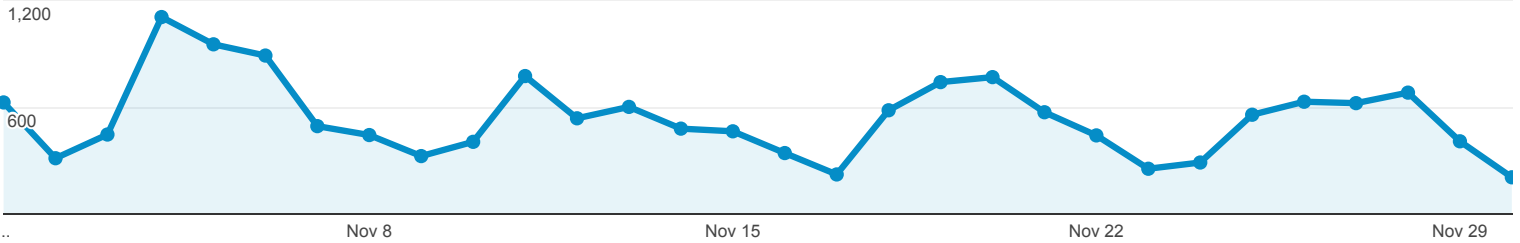

Nov 1, 2013 - Nov 30, 2013

All Sessions
100.00%

Explorer

● Pageviews

Page path level 1	Pageviews	Unique Pageviews	Avg. Time on Page	Bounce Rate	% Exit
	16,165 % of Total: 100.00% (16,165)	12,298 % of Total: 100.00% (12,298)	00:01:39 Avg for View: 00:01:39 (0.00%)	74.24% Avg for View: 74.24% (0.00%)	50.41% Avg for View: 50.41% (0.00%)
1. /stratusreader/	1,331 (8.23%)	1,196 (9.73%)	00:03:10	87.98%	82.19%
2. /suomenasuurimmat/	950 (5.88%)	844 (6.86%)	00:02:10	88.89%	80.21%
3. /microbiology/	1,329 (8.22%)	700 (5.69%)	00:02:30	55.17%	30.62%
4. /visioblogi/	560 (3.46%)	476 (3.87%)	00:00:49	77.96%	52.68%
5. /	961 (5.94%)	462 (3.76%)	00:00:49	38.13%	22.48%
6. /mediatutkimus/	482 (2.98%)	411 (3.34%)	00:02:20	84.15%	73.86%
7. /researchinstitute/	450 (2.78%)	363 (2.95%)	00:01:12	56.55%	36.67%
8. /elibrary/	279 (1.73%)	245 (1.99%)	00:01:19	84.47%	77.78%
9. /suoritin/	302 (1.87%)	234 (1.90%)	00:03:04	78.49%	61.59%
10. /smokesauna/	269 (1.66%)	221 (1.80%)	00:01:19	72.73%	56.13%
11. /lahio2072/	261 (1.61%)	208 (1.69%)	00:01:36	63.20%	48.66%
12. /ekroos/	240 (1.48%)	203 (1.65%)	00:01:14	72.52%	55.00%
13. /shelter/	290 (1.79%)	181 (1.47%)	00:00:51	53.09%	27.93%
14. /teemuleinonen/	219 (1.35%)	174 (1.41%)	00:03:01	79.38%	71.69%
15. /whatsthefutureofart/	197 (1.22%)	169 (1.37%)	00:03:33	84.93%	75.63%
16. /energiaa/	195 (1.21%)	159 (1.29%)	00:02:09	74.36%	61.03%
17. /lookingatart/	178 (1.10%)	139 (1.13%)	00:01:30	70.59%	48.31%
18. /package/	157 (0.97%)	126 (1.02%)	00:03:12	67.07%	50.96%
19. /reflections/	153 (0.95%)	125 (1.02%)	00:00:20	82.61%	61.44%
20. /visionfutureboating/	149 (0.92%)	125 (1.02%)	00:01:11	69.70%	44.30%
21. /itainnovaatiopalvelu/	129 (0.80%)	122 (0.99%)	00:02:40	88.89%	76.74%
22. /blog/	141 (0.87%)	118 (0.96%)	00:01:13	67.47%	58.87%
23. /markcritiq/	120 (0.74%)	114 (0.93%)	00:01:44	56.25%	27.50%