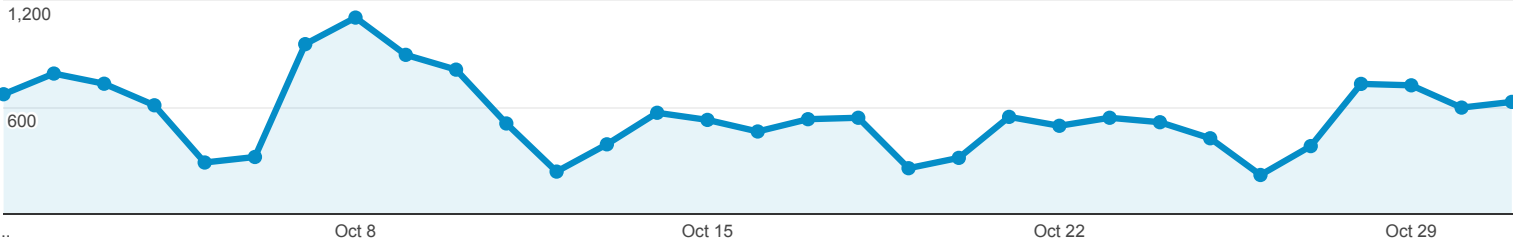

Oct 1, 2013 - Oct 31, 2013

Content Drilldown

All Sessions
100.00%

Explorer

Pageviews

Page path level 1	Pageviews	Unique Pageviews	Avg. Time on Page	Bounce Rate	% Exit
	17,306 % of Total: 100.00% (17,306)	13,784 % of Total: 100.00% (13,784)	00:01:39 Avg for View: 00:01:39 (0.00%)	76.08% Avg for View: 76.08% (0.00%)	56.24% Avg for View: 56.24% (0.00%)
1. /energiaa/	1,762 (10.18%)	1,373 (9.96%)	00:02:13	82.13%	66.06%
2. /stratusreader/	1,495 (8.64%)	1,353 (9.82%)	00:02:23	89.49%	83.08%
3. /suomenasuurimmat/	865 (5.00%)	785 (5.70%)	00:01:56	90.46%	82.31%
4. /visioblogi/	750 (4.33%)	619 (4.49%)	00:00:48	76.46%	55.20%
5. /innovationlab2013/	734 (4.24%)	501 (3.63%)	00:01:57	45.90%	36.10%
6. /	653 (3.77%)	438 (3.18%)	00:00:44	45.15%	35.83%
7. /researchinstitute/	413 (2.39%)	345 (2.50%)	00:01:24	65.71%	42.62%
8. /reflections/	394 (2.28%)	327 (2.37%)	00:01:09	80.51%	65.99%
9. /elibrary/	350 (2.02%)	304 (2.21%)	00:01:47	83.83%	75.43%
10. /mediatutkimus/	343 (1.98%)	303 (2.20%)	00:02:23	83.65%	77.26%
11. /ekroos/	301 (1.74%)	251 (1.82%)	00:01:51	71.62%	48.84%
12. /lookingatart/	287 (1.66%)	238 (1.73%)	00:01:18	65.97%	47.74%
13. /lahio2072/	277 (1.60%)	217 (1.57%)	00:00:59	70.75%	53.07%
14. /whatsthefutureofart/	243 (1.40%)	203 (1.47%)	00:03:01	81.22%	76.54%
15. /shelter/	282 (1.63%)	202 (1.47%)	00:00:54	53.12%	34.04%
16. /makerculture/	211 (1.22%)	197 (1.43%)	00:02:18	73.61%	68.25%
17. /aaltonaut/	232 (1.34%)	192 (1.39%)	00:01:34	60.19%	42.67%
18. /teemuleinonen/	186 (1.07%)	156 (1.13%)	00:02:27	80.95%	79.57%
19. /smokesauna/	199 (1.15%)	149 (1.08%)	00:00:53	72.12%	49.75%
20. /blog/	129 (0.75%)	114 (0.83%)	00:01:46	71.60%	62.79%
21. /itainnovaatiopalvelu/	119 (0.69%)	104 (0.75%)	00:02:47	83.33%	80.67%
22. /oopa/	133 (0.77%)	102 (0.74%)	00:01:41	79.22%	59.40%
23. /newmedia/	134 (0.77%)	101 (0.73%)	00:02:14	79.75%	60.45%