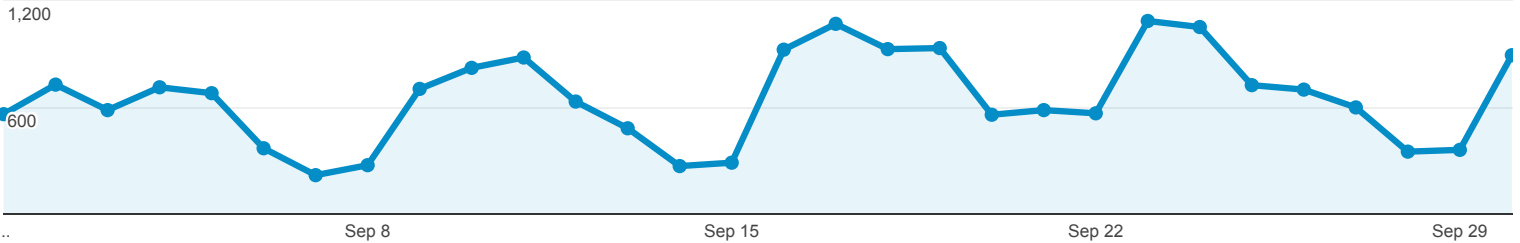

Sep 1, 2013 - Sep 30, 2013

Content Drilldown

All Sessions
100.00%

Explorer

Pageviews

Page path level 1	Pageviews	Unique Pageviews	Avg. Time on Page	Bounce Rate	% Exit
	19,490 % of Total: 100.00% (19,490)	14,807 % of Total: 100.00% (14,807)	00:01:50 Avg for View: 00:01:50 (0.00%)	73.61% Avg for View: 73.61% (0.00%)	50.56% Avg for View: 50.56% (0.00%)
1. /stratusreader/	1,385 (7.11%)	1,187 (8.02%)	00:02:02	88.67%	74.58%
2. /visioblogi/	1,385 (7.11%)	1,174 (7.93%)	00:01:35	78.96%	58.27%
3. /reflections/	1,063 (5.45%)	937 (6.33%)	00:01:53	83.27%	71.78%
4. /suomenasuurimmat/	819 (4.20%)	731 (4.94%)	00:02:25	90.19%	81.93%
5. /innovationlab2013/	882 (4.53%)	632 (4.27%)	00:01:26	36.95%	33.45%
6. /	1,139 (5.84%)	624 (4.21%)	00:00:51	35.09%	25.29%
7. /mediatutkimus/	673 (3.45%)	575 (3.88%)	00:02:03	83.76%	72.07%
8. /researchinstitute/	510 (2.62%)	443 (2.99%)	00:01:22	59.31%	39.80%
9. /whatsthefutureofart/	495 (2.54%)	417 (2.82%)	00:03:45	74.32%	65.86%
10. /teemuleinonen/	484 (2.48%)	408 (2.76%)	00:03:09	83.53%	71.49%
11. /okura/	606 (3.11%)	378 (2.55%)	00:01:19	27.46%	32.01%
12. /shelter/	387 (1.99%)	285 (1.92%)	00:00:55	50.77%	32.56%
13. /aaltonaut/	336 (1.72%)	274 (1.85%)	00:01:52	67.06%	49.40%
14. /elibrary/	310 (1.59%)	270 (1.82%)	00:01:03	83.04%	73.23%
15. /lahio2072/	319 (1.64%)	255 (1.72%)	00:01:37	67.14%	45.14%
16. /makerculture/	268 (1.38%)	239 (1.61%)	00:02:47	78.36%	66.04%
17. /terveisetnepalista/	279 (1.43%)	215 (1.45%)	00:02:00	66.18%	49.82%
18. /smokesauna/	215 (1.10%)	168 (1.13%)	00:00:25	77.32%	45.12%
19. /lookingatart/	204 (1.05%)	158 (1.07%)	00:01:52	63.54%	49.02%
20. /ryhma2/	317 (1.63%)	157 (1.06%)	00:03:15	52.94%	27.44%
21. /ekroos/	196 (1.01%)	130 (0.88%)	00:00:24	82.43%	37.76%
22. /kaupunkitilassa/	214 (1.10%)	122 (0.82%)	00:03:07	50.00%	28.97%
23. /ryhma3/	213 (1.09%)	119 (0.80%)	00:08:36	41.67%	22.07%