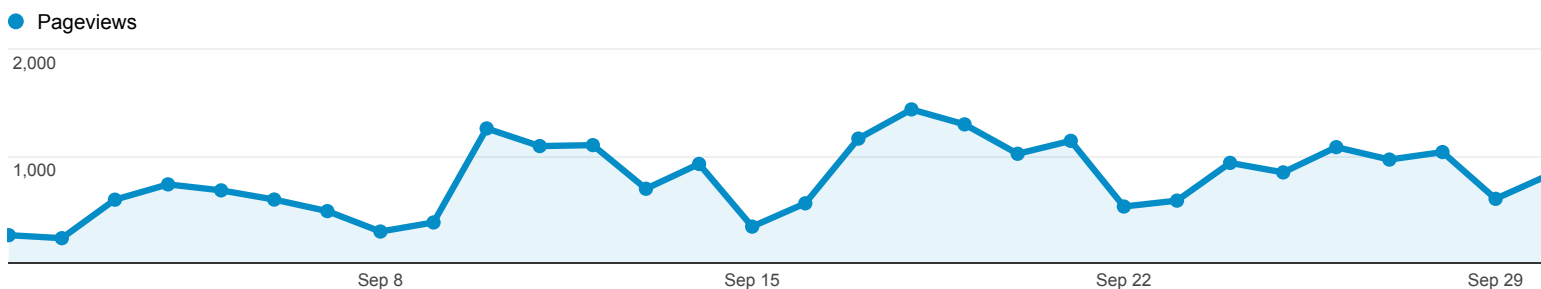

Sep 1, 2012 - Sep 30, 2012

Content Drilldown

100% of pageviews: 100.00%

Explorer

Site Usage

Page path level 1	Pageviews	Unique Pageviews	Avg. Time on Page	Bounce Rate	% Exit
	23,681 <small>% of Total: 100.00% (23,681)</small>	18,202 <small>% of Total: 100.00% (18,202)</small>	00:02:10 <small>Site Avg: 00:02:10 (0.00%)</small>	64.55% <small>Site Avg: 64.55% (0.00%)</small>	50.37% <small>Site Avg: 50.37% (0.00%)</small>
1. /jope/	5,406	4,267	00:02:44	38.96%	45.54%
2. /visioblogi/	1,143	988	00:02:23	83.57%	72.62%
3. /stratusreader/	1,020	867	00:01:59	80.68%	66.67%
4. /mediatutkimus/	1,000	850	00:01:46	82.65%	70.50%
5. /	1,074	758	00:02:02	49.64%	39.48%
6. /suomenasuurimmat/	754	691	00:02:11	87.12%	83.29%
7. /timoinmunich/	1,002	629	00:03:02	47.44%	31.74%
8. /terveisetnepalista/	609	459	00:04:25	53.42%	53.04%
9. /elibrary/	467	349	00:01:06	67.65%	42.61%
10. /reflections/	349	303	00:02:30	80.47%	68.48%
11. /hyvallatuulella/	410	298	00:03:27	61.73%	45.12%
12. /lookingatart/	416	279	00:01:33	44.81%	35.82%
13. /lahio2072/	307	249	00:03:05	74.35%	62.87%
14. /smokesauna/	324	242	00:02:21	64.71%	55.86%
15. /oopa/	459	234	00:00:24	60.32%	12.42%
16. /aaltonaut/	280	232	00:00:46	65.71%	38.57%
17. /researchinart/	349	215	00:01:36	52.03%	38.11%
18. /shelter/	281	196	00:00:45	57.14%	37.37%
19. /visionfutureboating/	232	185	00:02:09	62.61%	48.28%
20. /wdc2012/	248	179	00:01:26	58.62%	54.84%
21. /itaservices/	199	177	00:01:46	83.02%	78.89%
22. /whatsthefutureofart/	210	171	00:03:44	78.26%	69.05%