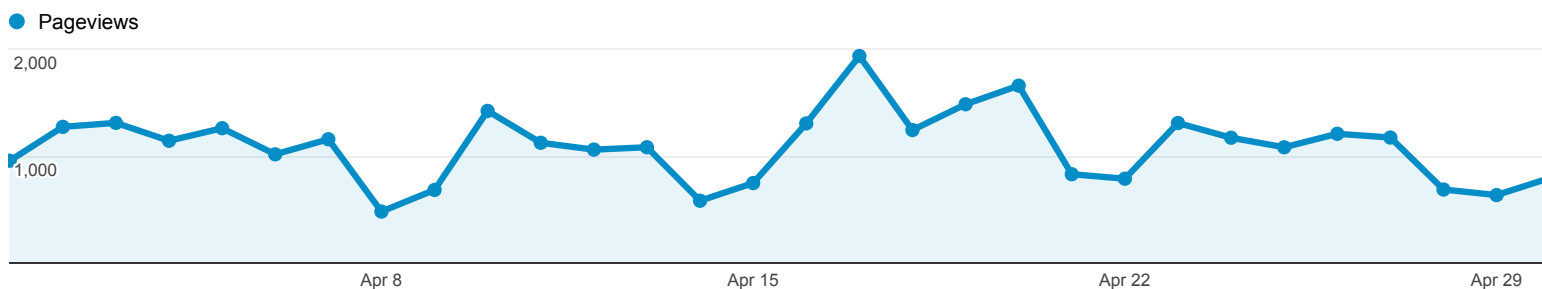

Apr 1, 2012 - Apr 30, 2012

Content Drilldown

100% of pageviews: 100.00%

Explorer

Site Usage

Page path level 1	Pageviews	Unique Pageviews	Avg. Time on Page	Bounce Rate	% Exit
	32,598 <small>% of Total: 100.00% (32,598)</small>	22,153 <small>% of Total: 100.00% (22,153)</small>	00:01:15 <small>Site Avg: 00:01:15 (0.00%)</small>	47.75% <small>Site Avg: 47.75% (0.00%)</small>	45.72% <small>Site Avg: 45.72% (0.00%)</small>
1. /	9,689	5,153	00:00:13	6.62%	48.98%
2. /visioblogi/	1,895	1,740	00:02:22	83.96%	75.51%
3. /mediatutkimus/	1,216	928	00:01:20	72.42%	53.87%
4. /stratusreader/	1,342	885	00:01:40	73.69%	42.55%
5. /kenttateoria/	1,058	883	00:03:20	68.71%	62.19%
6. /reflections/	1,081	882	00:01:20	69.64%	59.30%
7. /suomenasuurimmat/	651	570	00:02:00	85.92%	74.35%
8. /aivokurssi2012/	687	438	00:01:12	34.73%	26.93%
9. /visionfutureboating/	568	426	00:01:11	51.79%	33.45%
10. /t765631/	677	401	00:02:23	42.86%	24.22%
11. /itainnovaatiopalvelu/	402	350	00:02:47	74.22%	70.40%
12. /smokesauna/	447	342	00:01:48	57.08%	46.31%
13. /shelter/	510	327	00:00:53	51.28%	30.78%
14. /wdc2012/	565	323	00:00:22	62.29%	30.80%
15. /researchinart/	481	315	00:01:12	51.76%	38.05%
16. /inpractice/	478	277	00:02:46	41.86%	36.82%
17. /kulttuuriala/	353	251	00:01:51	32.97%	27.20%
18. /kasperstromman/	371	249	00:00:46	56.99%	25.61%
19. /magazine/	307	230	00:02:01	73.79%	47.23%
20. /tommlaitio/	327	213	00:00:33	69.17%	36.39%
21. /itaservices/	259	198	00:02:02	69.92%	52.90%
22. /teemuleinonen/	254	194	00:02:52	77.50%	62.20%